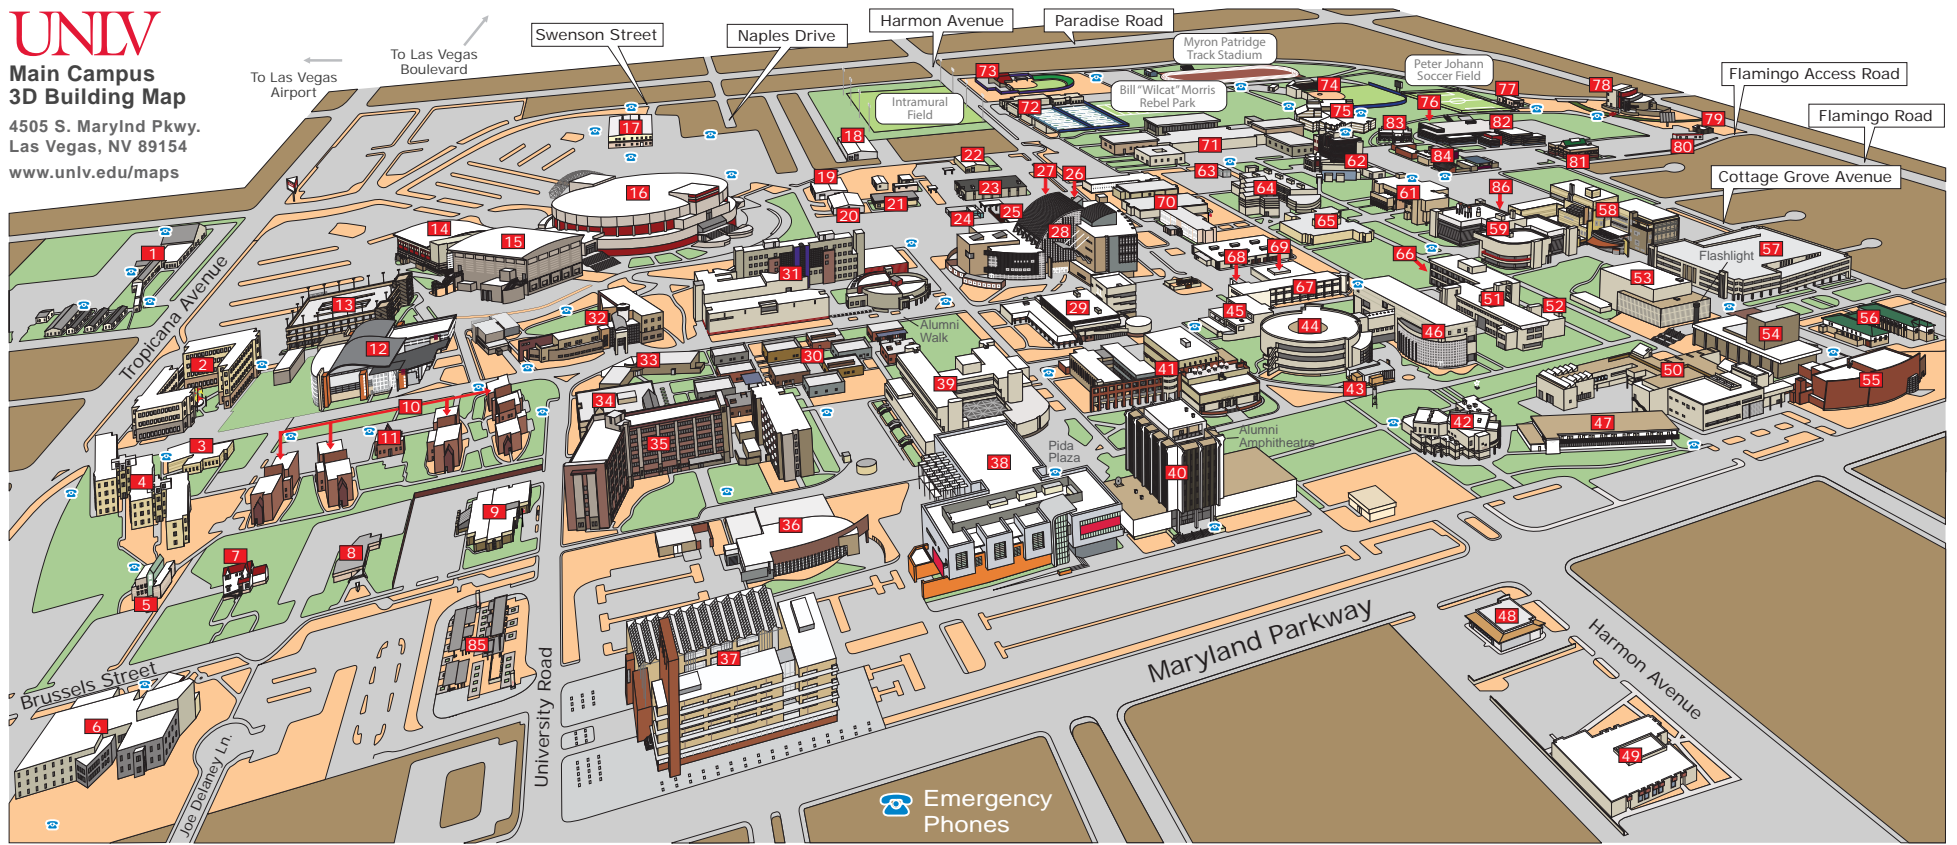

Main Campus 3D Building Map

4505 S. Maryland Pkwy.
Las Vegas, NV 89154
www.unlv.edu/maps

BUILDING NAME	ABBREV.	NUMBER
Academic Success Center, Claude I. Howard Building	ASC	33
Administration & Justice, James E. Rogers Center for	RAJ	46
Alumni Center, Richard Tam	TAC	42
Architecture Building, Paul B. Sogg	ARC	6
Arts Studios, Graduate	GRS	48
Athletic Complex, Lied	LAC	75
Baseball Stadium, Earl E. Wilson	WBS	74
Beam Hall, Frank and Estella	BEH	39
Bookstore, UNLV	BKS	36
Accelerator Lab Building	ALB	76
Boys and Girls Club, John D. "Jackie" Gaughan	BGC	81
Café, SideWalk	SWC	66
Catholic Newman Center	CNC	8
Campus Services Building	CSB	17
Central Desert Complex	CDC	30
Chemistry	CHE	65
Classroom Building Complex, Carol C. Harter	CBC	31
Concert Hall, Artemus W. Ham	HCH	53
Cox Pavilion	COX	15
Dining Commons, Hazel M. Wilson	DIN	34
Education Auditorium, Holbert H. Hendrix	HEA	52
Education Center, Lynn Bennett Early Childhood	LBC	84
Education, William D. Carlson	CEB	51
Elementary School, Paradise	PES	82
Engineering Complex, Thomas T. Beam	TBE	59
Environmental Protection Agency	EPA	70
Facilities Management Administration	FMA	22
Fine Arts, Alta Ham	FHA	50
Foundations Building	FND	56