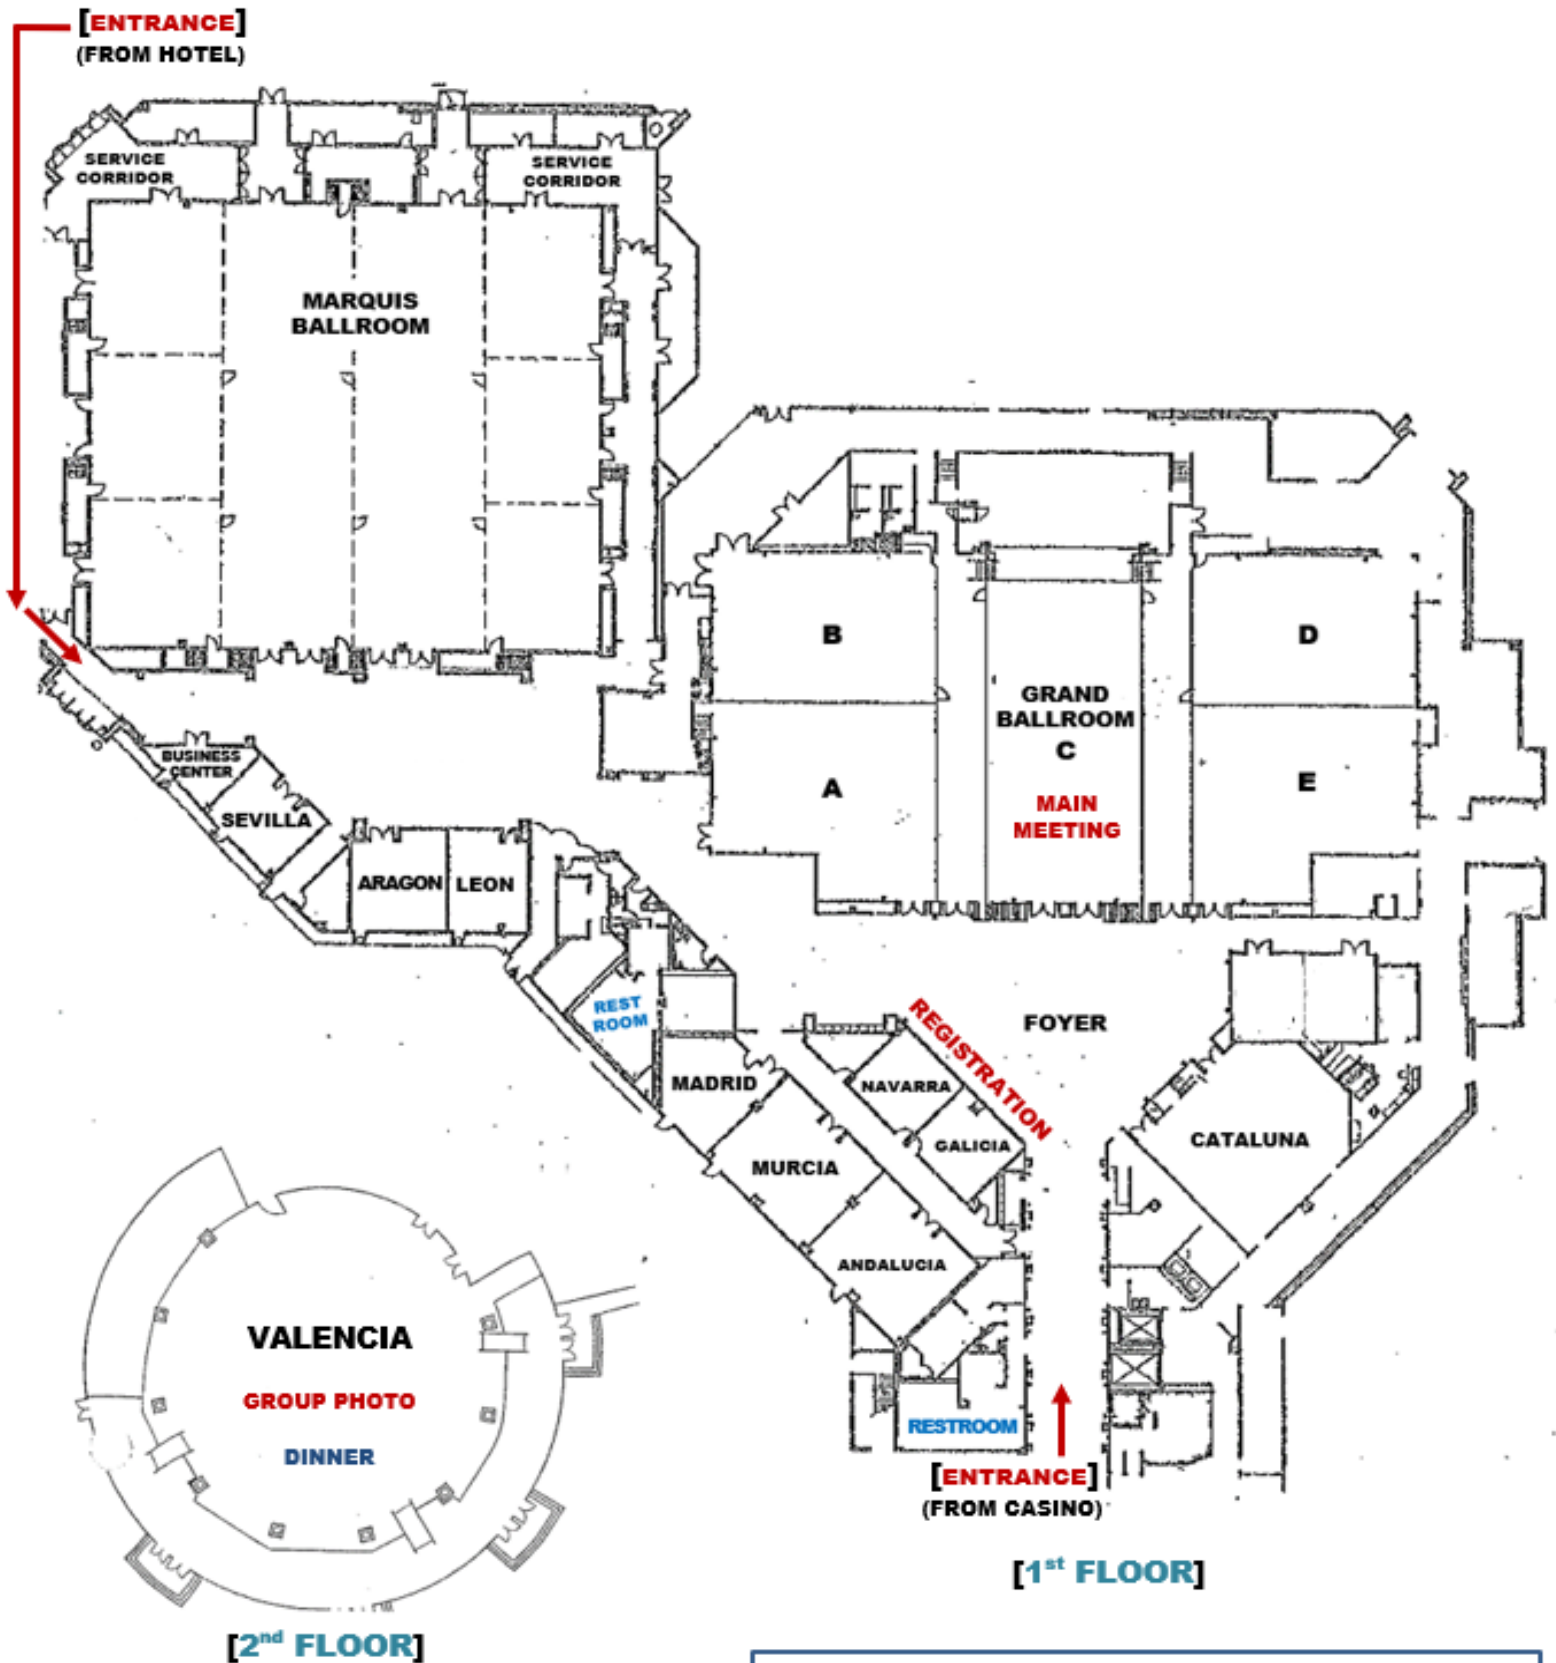

JW MARRIOTT SPA TOWER

- 1 Accents Gift Shop
- 2 Entrance to Grounds via Zen Walk
- 3 Personal Planning Center
 - Business Center
 - Hertz Car Rental
- 4 Front Desk/Concierge/Golf Desk
- 5 Hotel Registration & Valet Parking
- 6 Hawthorn Grill

SPA AUAQE SPA & SALON

- 23 Salon
- 24 Spa Entrance & Boutique
- 25 Spa Fitness Area

RAMPART CASINO-Must be 21

- 26 Ringside Bar
- 27 Round Bar
- 28 Summerlin Room
- 29 Rampart Rewards Club
- 30 Casino Valet & Main Entrance
- 31 Addison's Lounge

CONFERENCE CENTER

- 32 Grand Ballroom
- 33 Castilla
- 34 Cataluna
- 35 Escalators to Valencia Ballroom (2nd Floor)
- 36 Andalucia
- 37 Galicia
- 38 Murcia
- 39 Navarra
- 40 Madrid
- 41 Leon
- 42 Aragon
- 43 Sevilla
- 44 Business Center
- 45 Exterior Entrance to Conference Center
- 46 Marquis Ballroom

- Hotel Grounds Pathway (from Towers to Conference Center)
- Restrooms
- ATM Machines
- MW CTR-IN Annual Meeting

ANGEL PARK GOLF COURSE

PLEASE USE THE ESCALATORS OR ELEVATOR TO GET TO THE 2ND FLOOR.

**JW MARRIOTT LAS VEGAS RESORT & SPA
[Conference / Events Center]**